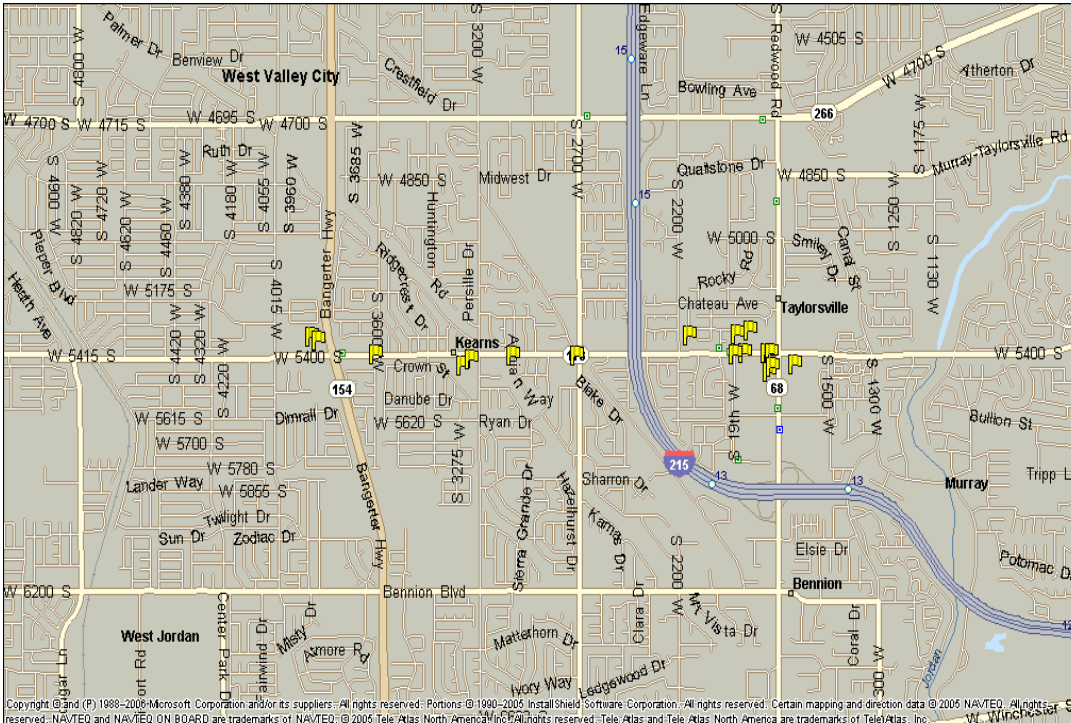

# 5400 South—Flex Lanes

Where to find your local business during road construction

**ChamberWest**  
*The Village at River's Edge*  
 1241 W. Village Main Dr., Ste. B  
 West Valley City, Utah 84118  
 801-977-8755  
 801-977-8FAX (8329)  
[www.chamberwest.org](http://www.chamberwest.org)

|                               |                            |              |
|-------------------------------|----------------------------|--------------|
| Aloha Auto Spa, LLC           | 2192 West 5400 South       | Taylorsville |
| America First Credit Union    | 2715 West 5400 South       | Taylorsville |
| America First Credit Union    | 5469 South Redwood Road    | Taylorsville |
| Bank of the West              | 3856 West 5400 South       | Taylorsville |
| Blooming Pearl, LLC           | 1899 West 5400 South       | Taylorsville |
| Cafe Rio                      | 1856 West 5400 South       | Taylorsville |
| Cutting Crew Salon            | 3643 West 5400 South       | Taylorsville |
| Harmons                       | 5454 S. Redwood Road       | Taylorsville |
| Jasmine Beauty Supply         | 1755 West 5400 South       | Taylorsville |
| Legacy Village Healthcare     | 3251 West 5400 South       | Taylorsville |
| Les Schwab Tire Center        | 3235 West 5400 South       | Taylorsville |
| Mountain America Credit Union | 3065 West 5400 South       | Taylorsville |
| Showcase Cinemas 6            | 1904 West 5400 South       | Taylorsville |
| Texas Roadhouse               | 5418 South 1900 West       | Taylorsville |
| Wal-Mart Super Center         | 5469 S. Redwood Road       | Taylorsville |
| Wasatch Software              | 3856 West 5400 South, #150 | Taylorsville |
| West Valley Hobbies, Inc.     | 1765 West 5400 South       | Taylorsville |